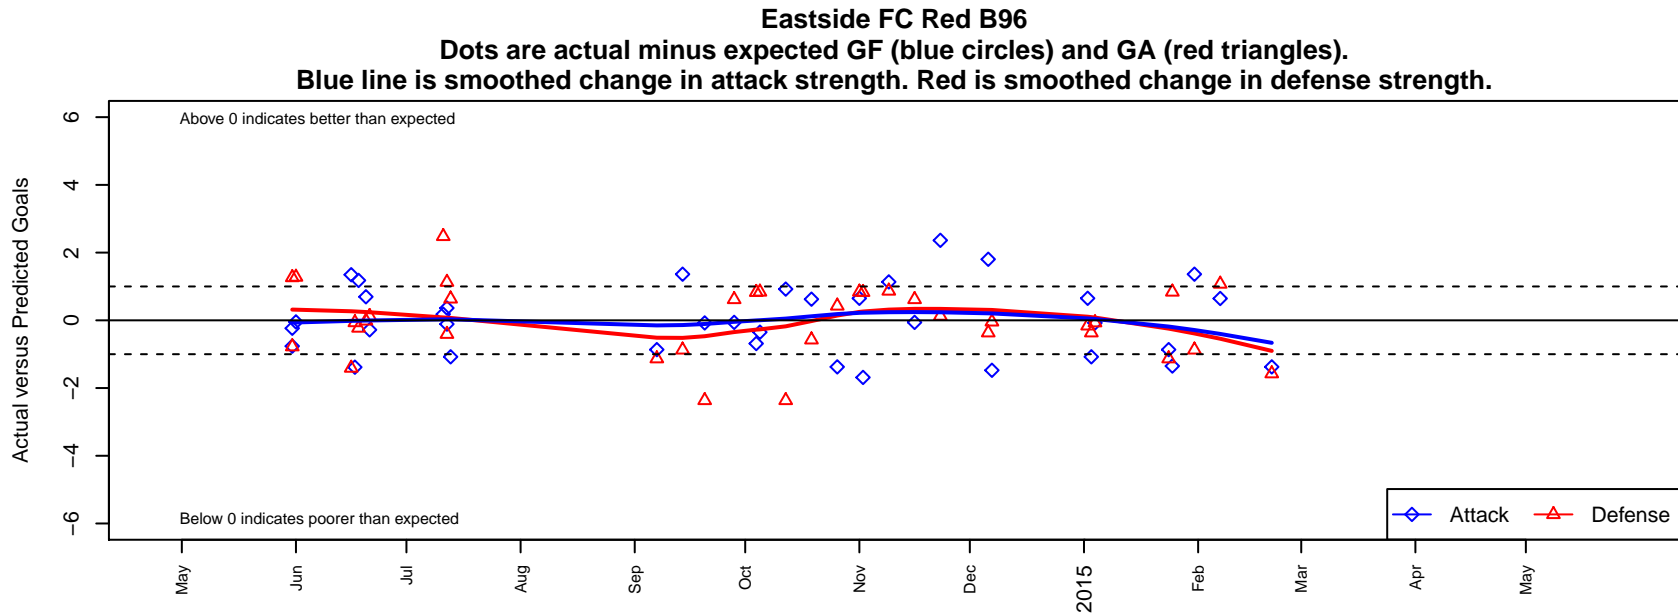

Eastside FC Red B96

Eastside FC
 Preston, WA
 B96 total strength=1952
 attack=56.25 defense=52.17
 fall league = RCL B96 Div 1

alt names used:
 Eastside FC 96 Red (WA) (FWRL)
 Eastside FC B96 Red A
 EASTSIDE FC 96 RED
 Eastside FC B96 Red
 Eastside FC 96 Red
 Eastside FC B96 Red A
 EASTSIDE FC 96 RED
 EASTSIDE FC 96 RED (WA)

**attack and defense variance (black dot)
relative to other teams
and top 10 in region**

**attack and defense rating
relative to others at age
and all opponents in last 13 months**

Performance relative to 13 month average