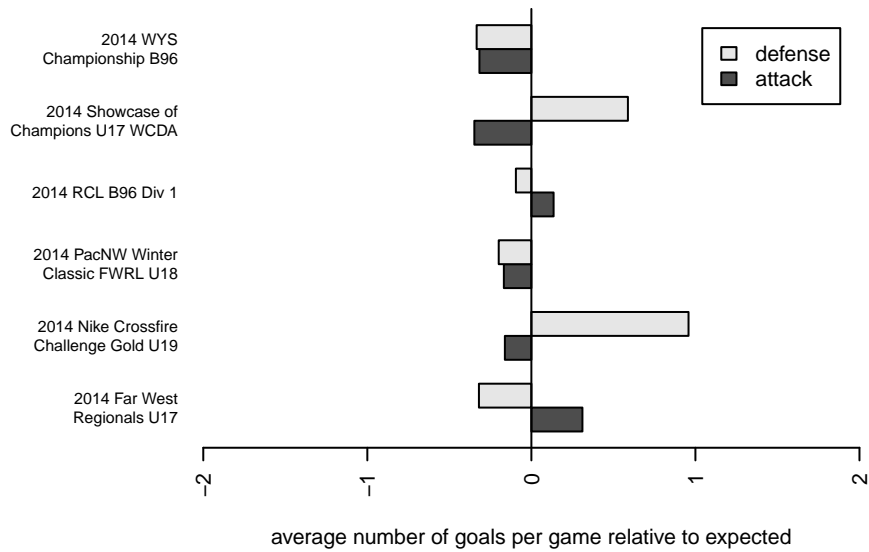

Eastside FC Red B96

Eastside FC
 Preston, WA
 B96 total strength=1952
 attack=56.25 defense=52.17
 fall league = RCL B96 Div 1

alt names used:
 Eastside FC 96 Red (WA) (FWRL)
 Eastside FC B96 Red A
 EASTSIDE FC 96 RED
 Eastside FC B96 Red
 Eastside FC 96 Red
 Eastside FC B96 Red A
 EASTSIDE FC 96 RED
 EASTSIDE FC 96 RED (WA)

Venues played:
 2014 Showcase of Champions U17 WCDA
 2014 Far West Regionals U17
 2014 Nike Crossfire Challenge Gold U19
 2014 RCL B96 Div 1
 2014 FWRL B96
 2014 PacNW Winter Classic FWRL U18
 2014 WYS Championship B96

**attack and defense variance (black dot)
relative to other teams
and top 10 in region**

**attack and defense rating
relative to others at age
and all opponents in last 13 months**

Performance relative to 13 month average