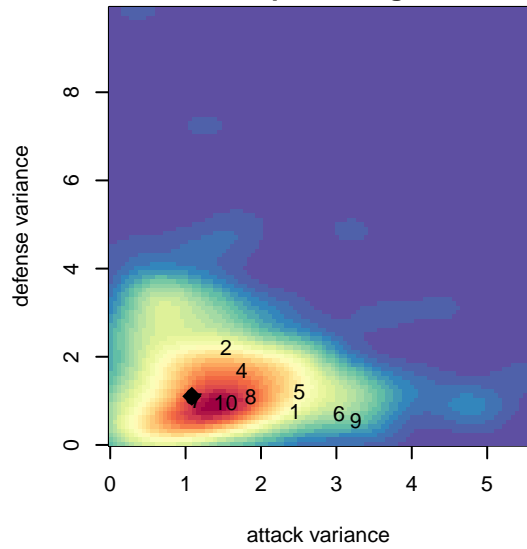

Eastside FC Red B96

Eastside FC
 Preston, WA
 B96 total strength=1952
 attack=56.25 defense=52.17
 fall league = RCL B96 Div 1

alt names used:
 Eastside FC 96 Red (WA) (FWRL)
 Eastside FC B96 Red A
 EASTSIDE FC 96 RED
 Eastside FC B96 Red
 Eastside FC 96 Red
 Eastside FC B96 Red A
 EASTSIDE FC 96 RED
 EASTSIDE FC 96 RED (WA)

**attack and defense variance (black dot)
relative to other teams
and top 10 in region**

**attack and defense rating
relative to others at age
and all opponents in last 13 months**

Performance relative to 13 month average