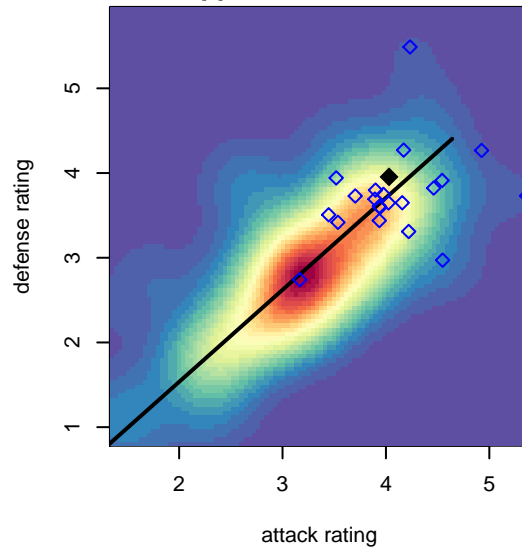

Eastside FC Red B96

Eastside FC
 Preston, WA
 B96 total strength=1952
 attack=56.25 defense=52.17
 fall league = RCL B96 Div 1

alt names used:
 Eastside FC 96 Red (WA) (FWRL)
 Eastside FC B96 Red A
 EASTSIDE FC 96 RED
 Eastside FC B96 Red
 Eastside FC 96 Red
 Eastside FC B96 Red A
 EASTSIDE FC 96 RED
 EASTSIDE FC 96 RED (WA)

**attack and defense variance (black dot)
relative to other teams
and top 10 in region**

**attack and defense rating
relative to others at age
and all opponents in last 13 months**

Performance relative to 13 month average