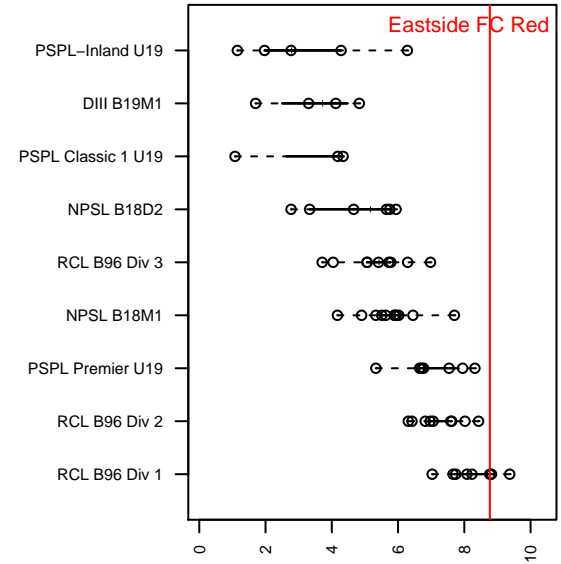

Eastside FC Red B96

Eastside FC
 Preston, WA
 B96 total strength=1952
 attack=56.25 defense=52.17
 fall league = RCL B96 Div 1

alt names used:
 Eastside FC 96 Red (WA) (FWRL)
 Eastside FC B96 Red A
 EASTSIDE FC 96 RED
 Eastside FC B96 Red
 Eastside FC 96 Red
 Eastside FC B96 Red A
 EASTSIDE FC 96 RED
 EASTSIDE FC 96 RED (WA)

Venues played:
 2014 Showcase of Champions U17 WCDA
 2014 Far West Regionals U17
 2014 Nike Crossfire Challenge Gold U19
 2014 RCL B96 Div 1
 2014 FWRL B96
 2014 PacNW Winter Classic FWRL U18
 2014 WYS Championship B96

**attack and defense variance (black dot)
relative to other teams
and top 10 in region**

**attack and defense rating
relative to others at age
and all opponents in last 13 months**

Performance relative to 13 month average